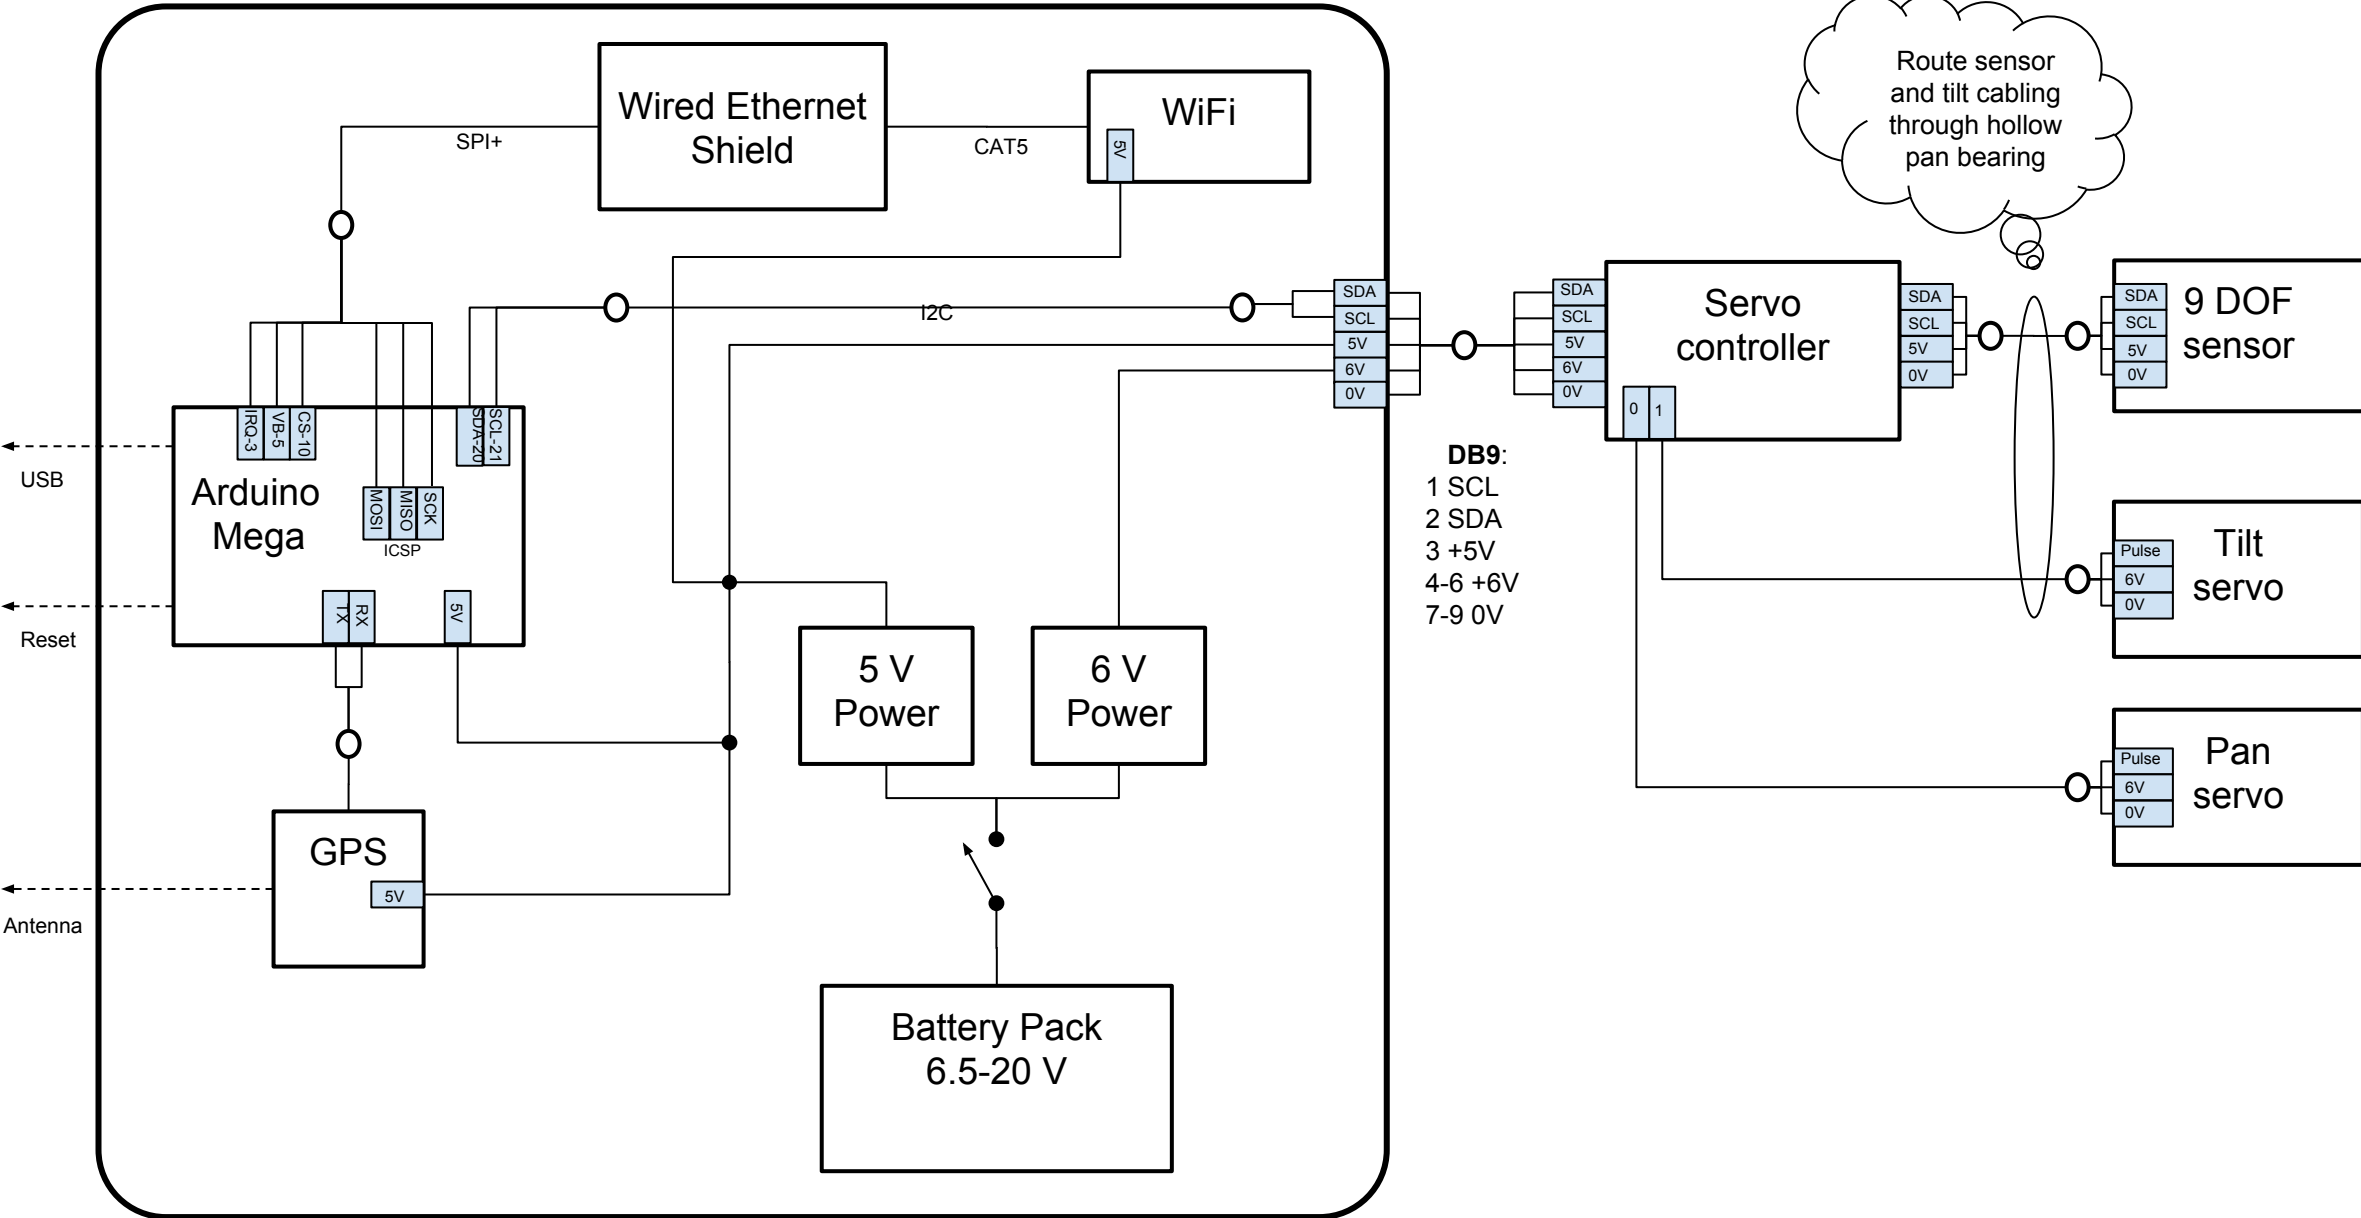

# Autonomous Satellite Tracker

WB00EW -- Version 1.5

Optional or not required during normal operation: ----->

Ground connections not shown.