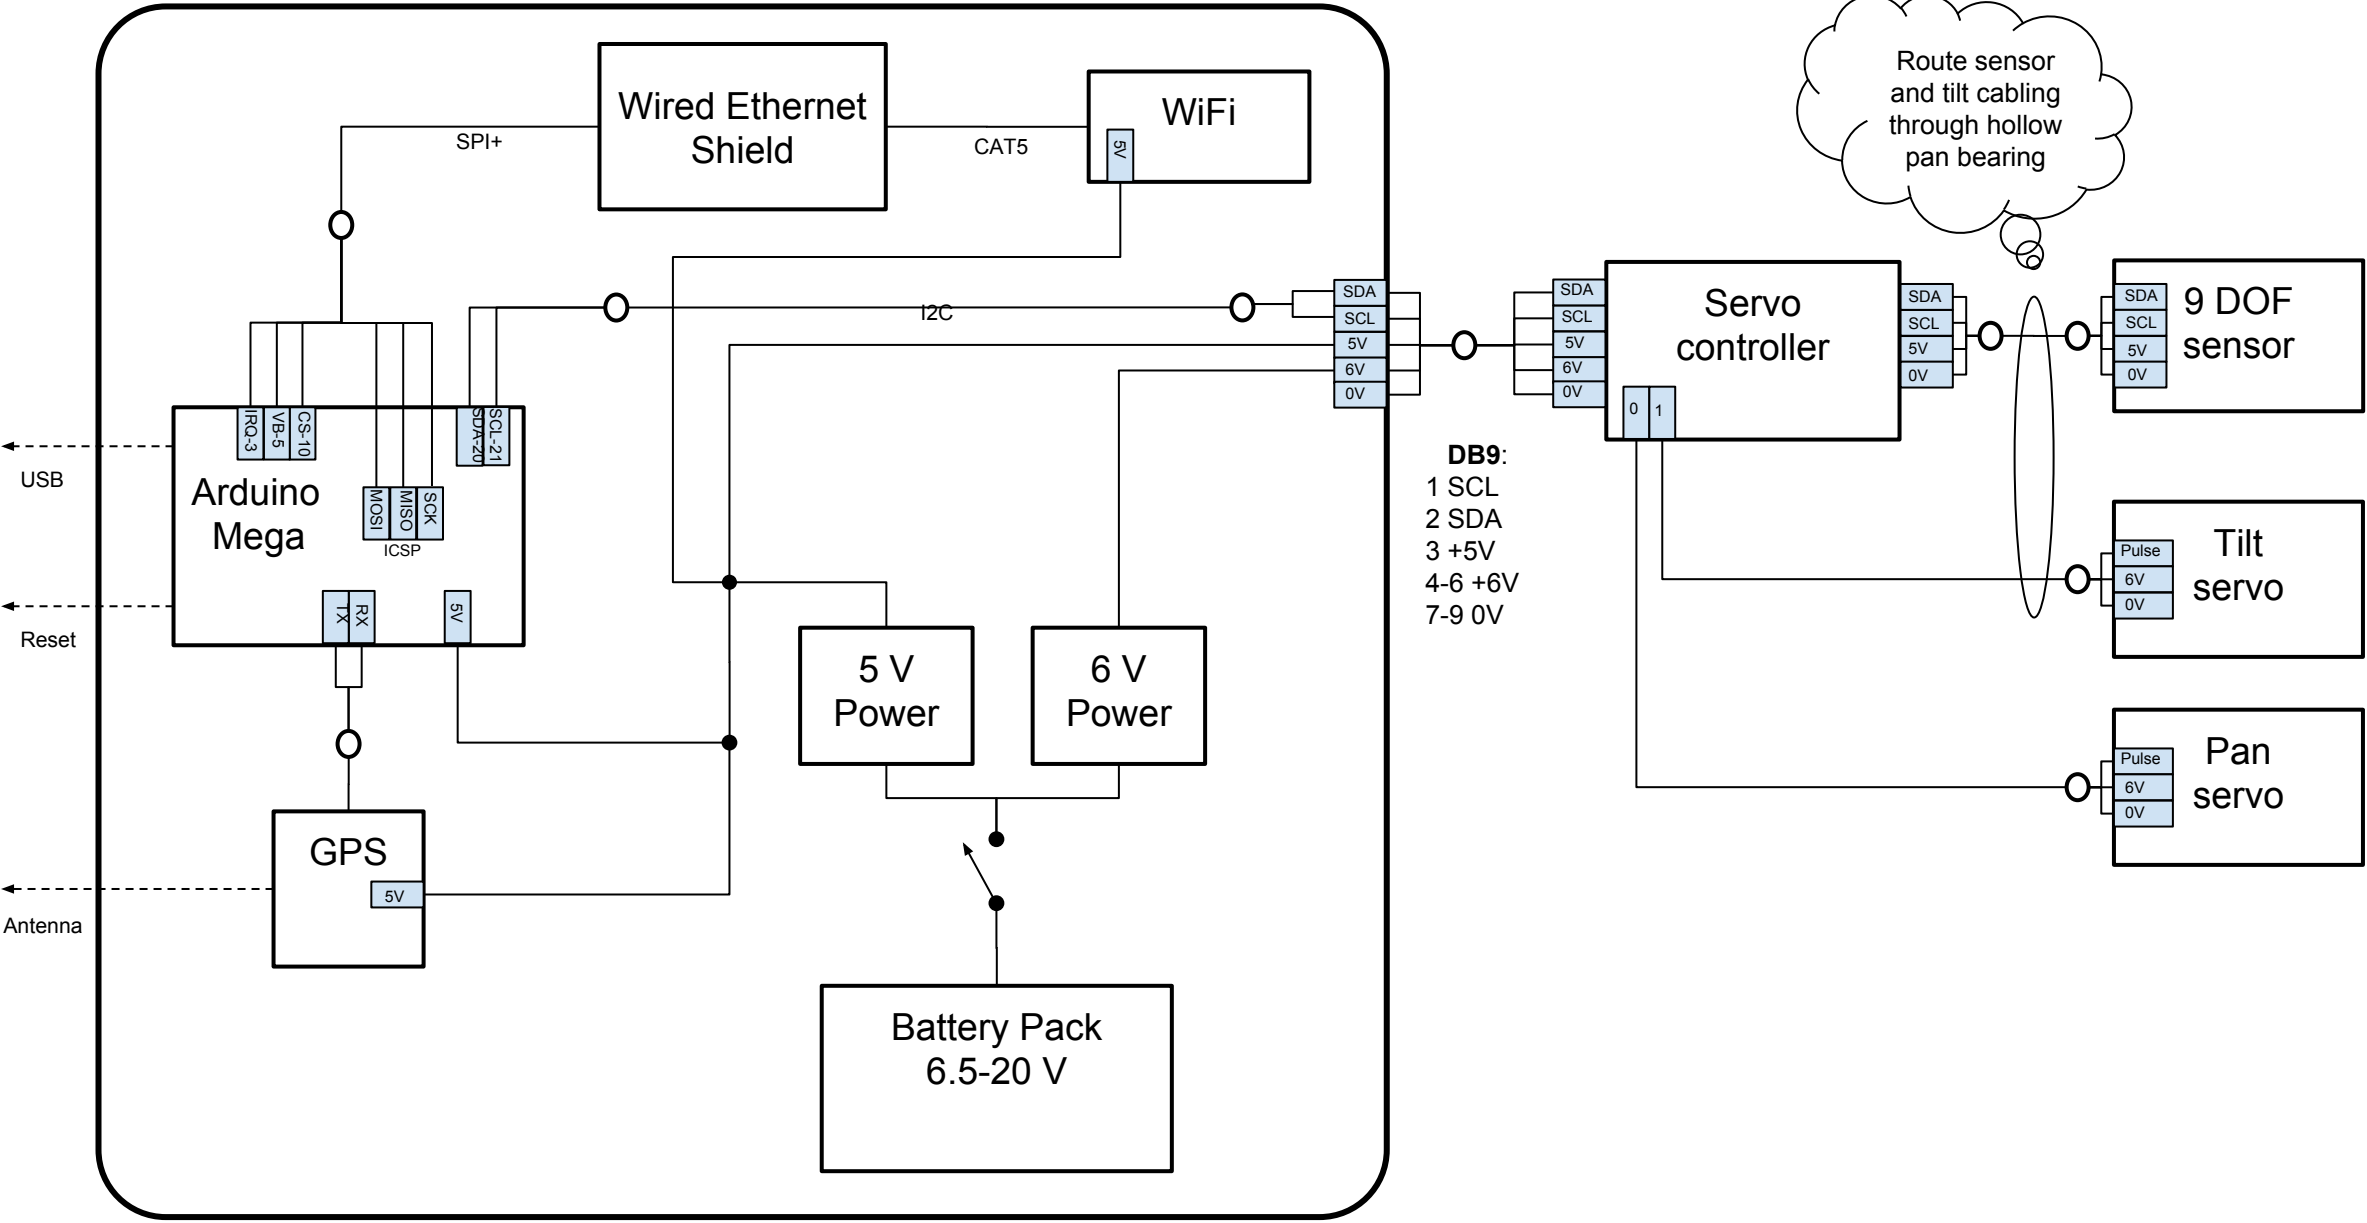

Autonomous Satellite Tracker

WB00EW -- Version 1.5

Optional or not required during normal operation: ----->

Ground connections not shown.